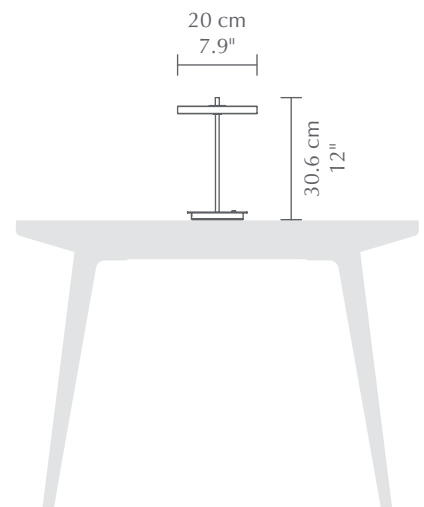

ASTERIA MOVE | V2

Designed by Søren Ravn Christensen

PORTABLE LAMP FOR MOMENTS ON THE MOVE

Introducing Asteria Move: An UIMAGE classic with a twist. Asteria Move gives you the minimal and elegant Asteria design you already know and love, but in a smaller and cordless version, making it easy to move around, hence the name. The lamp has a custom LED lighting built-in with a soft white diffuser that ensures a glare-free glow and the brass stem going through the lamp offers a tight and sophisticated expression. Asteria Move has four levels of lighting and can be adjusted as desired.

Find more info on our website umage.com

RECOMMENDED ACCS.

Unifier black chrome	EU/UK/APAC #4185 / US N/A
Unifier white rose gold	EU/UK/APAC #4186 / US N/A
Unifier Hub black	EU/UK/APAC #4193 / US N/A
Charging Station	EU/UK/APAC #4189 / US N/A

UIMAGE