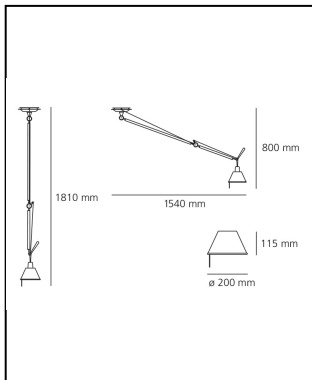

Tolomeo suspension decentralized - Body Lamp

Michele De Lucchi
Giancarlo Fassina

IP20     Dimmerable: 

LUMINAIRE

- Watt: **10,5W**
- Voltage: **220V-240V**
- Delivered lumens output: **615lm**
- Efficiency: **58%**
- Efficacy: **61.49lm/W**
- CRI: **80**

Notes

Possibility to mount LED source on E27 Socket. Complete lamp consists of body lamp + accessories

DESCRIPTION

Cantilevered arms in polished aluminium; joints in polished aluminium; diffuser in matt aluminium or in parchment paper or silk satin fabric or stainless steel ring. The code refers to the luminaire's body only

DIMENSIONS

- Height: **cm 80**
- Diameter: **cm 20**
- Max Height from ceiling: **cm 181**
- Max Extension Length: **cm 154**

SOURCES NOT INCLUDED

- Category: **LED RETROFIT**
- Number: **1**
- Watt: **8W**
- Socket: **E27**